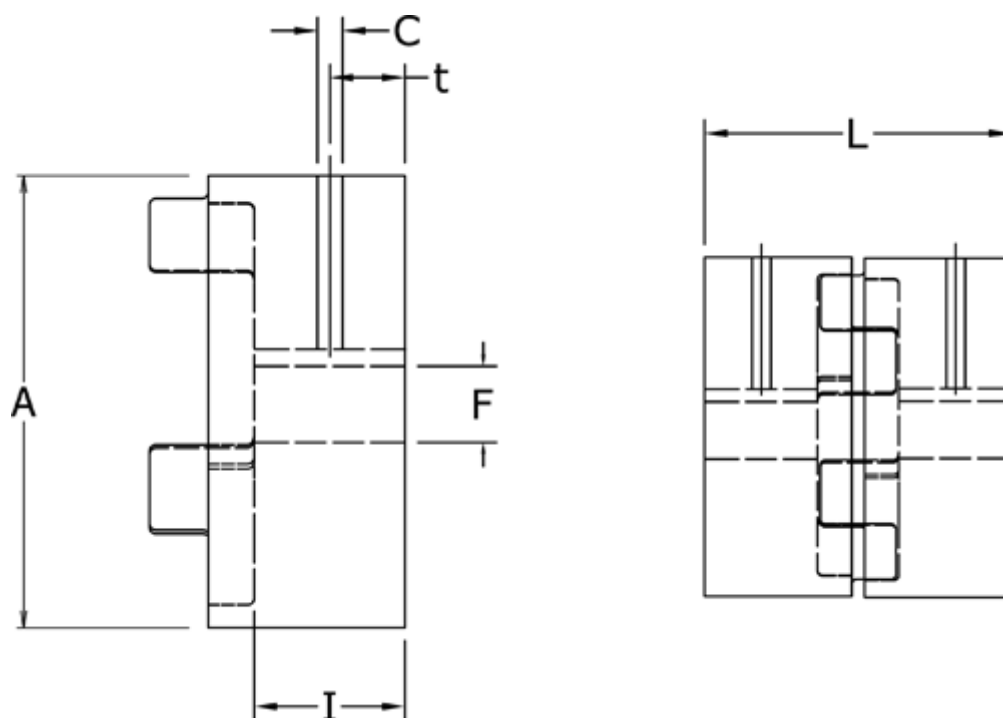

Article number: 3335014F014

Description: Coupling hub Klonex ES 19/24
ALU Aluminium, Bore 14H7 mm w/keyway & setscrew

Measures

A = 30
C = M4
F = 14
I = 11
L = 35
t = 5.0